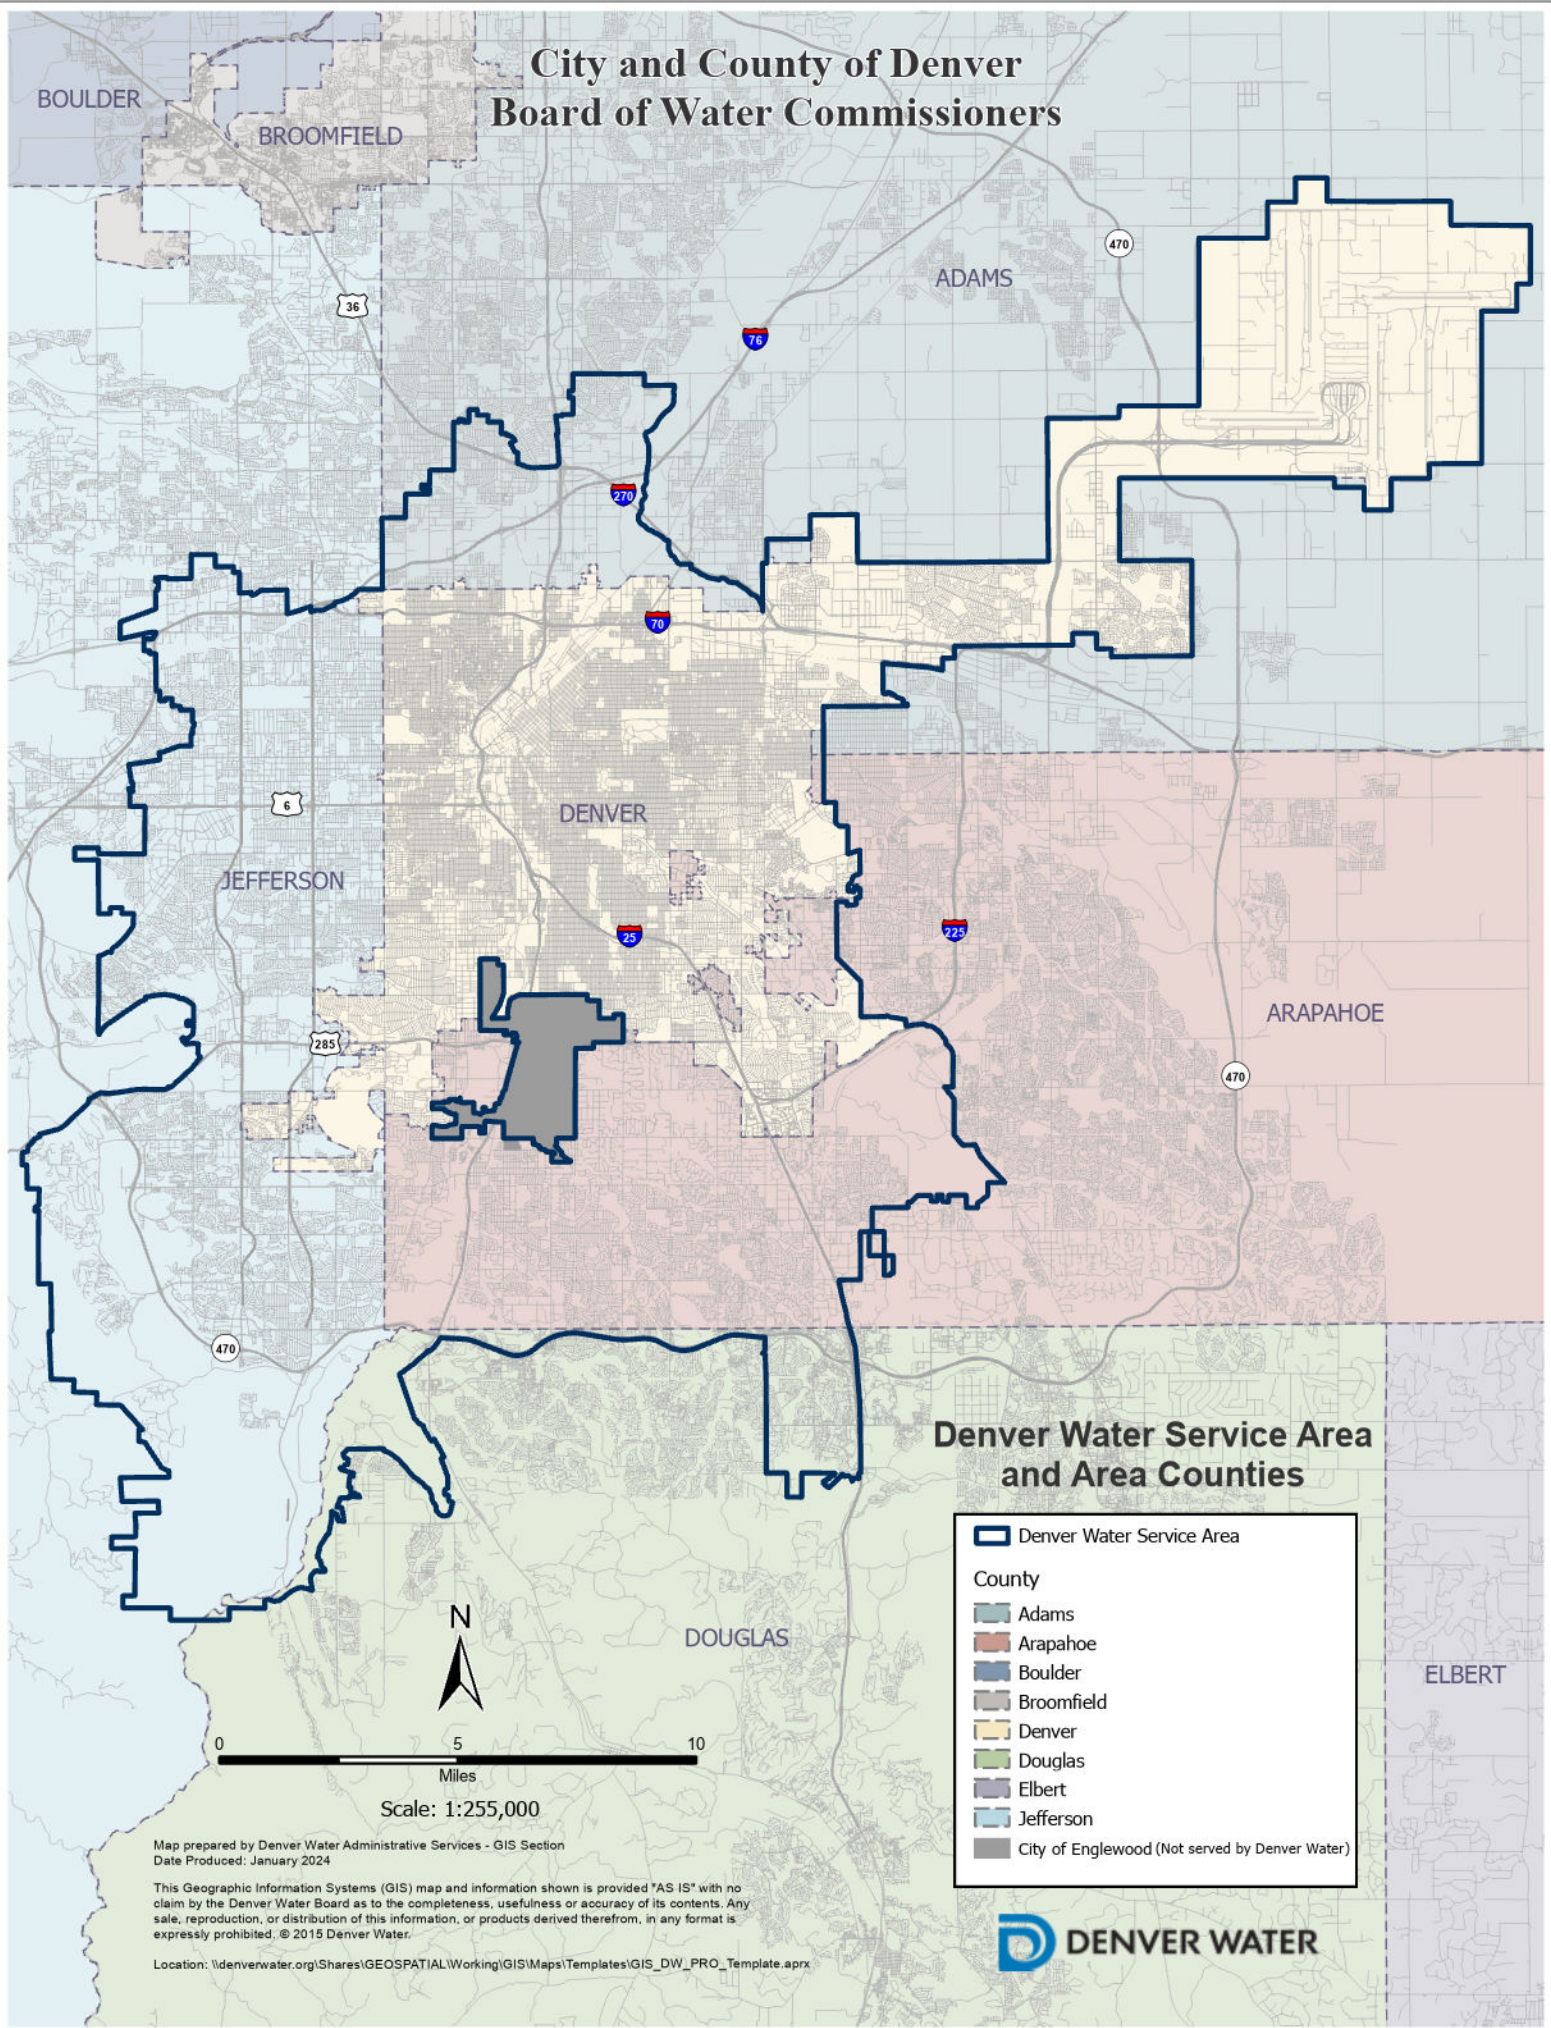

# City and County of Denver Board of Water Commissioners

## Denver Water Service Area and Area Counties

	Denver Water Service Area
<b>County</b>	
	Adams
	Arapahoe
	Boulder
	Broomfield
	Denver
	Douglas
	Elbert
	Jefferson
	City of Englewood (Not served by Denver Water)

Map prepared by Denver Water Administrative Services - GIS Section  
Date Produced: January 2024

This Geographic Information Systems (GIS) map and information shown is provided "AS IS" with no claim by the Denver Water Board as to the completeness, usefulness or accuracy of its contents. Any sale, reproduction, or distribution of this information, or products derived therefrom, in any format is expressly prohibited. © 2015 Denver Water.

Location: [vdenverwater.org/Shares/GEOSPATIAL/Working/GIS/Maps/Templates/GIS\\_DW\\_PRO\\_Template.aprx](https://denverwater.org/Shares/GEOSPATIAL/Working/GIS/Maps/Templates/GIS_DW_PRO_Template.aprx)