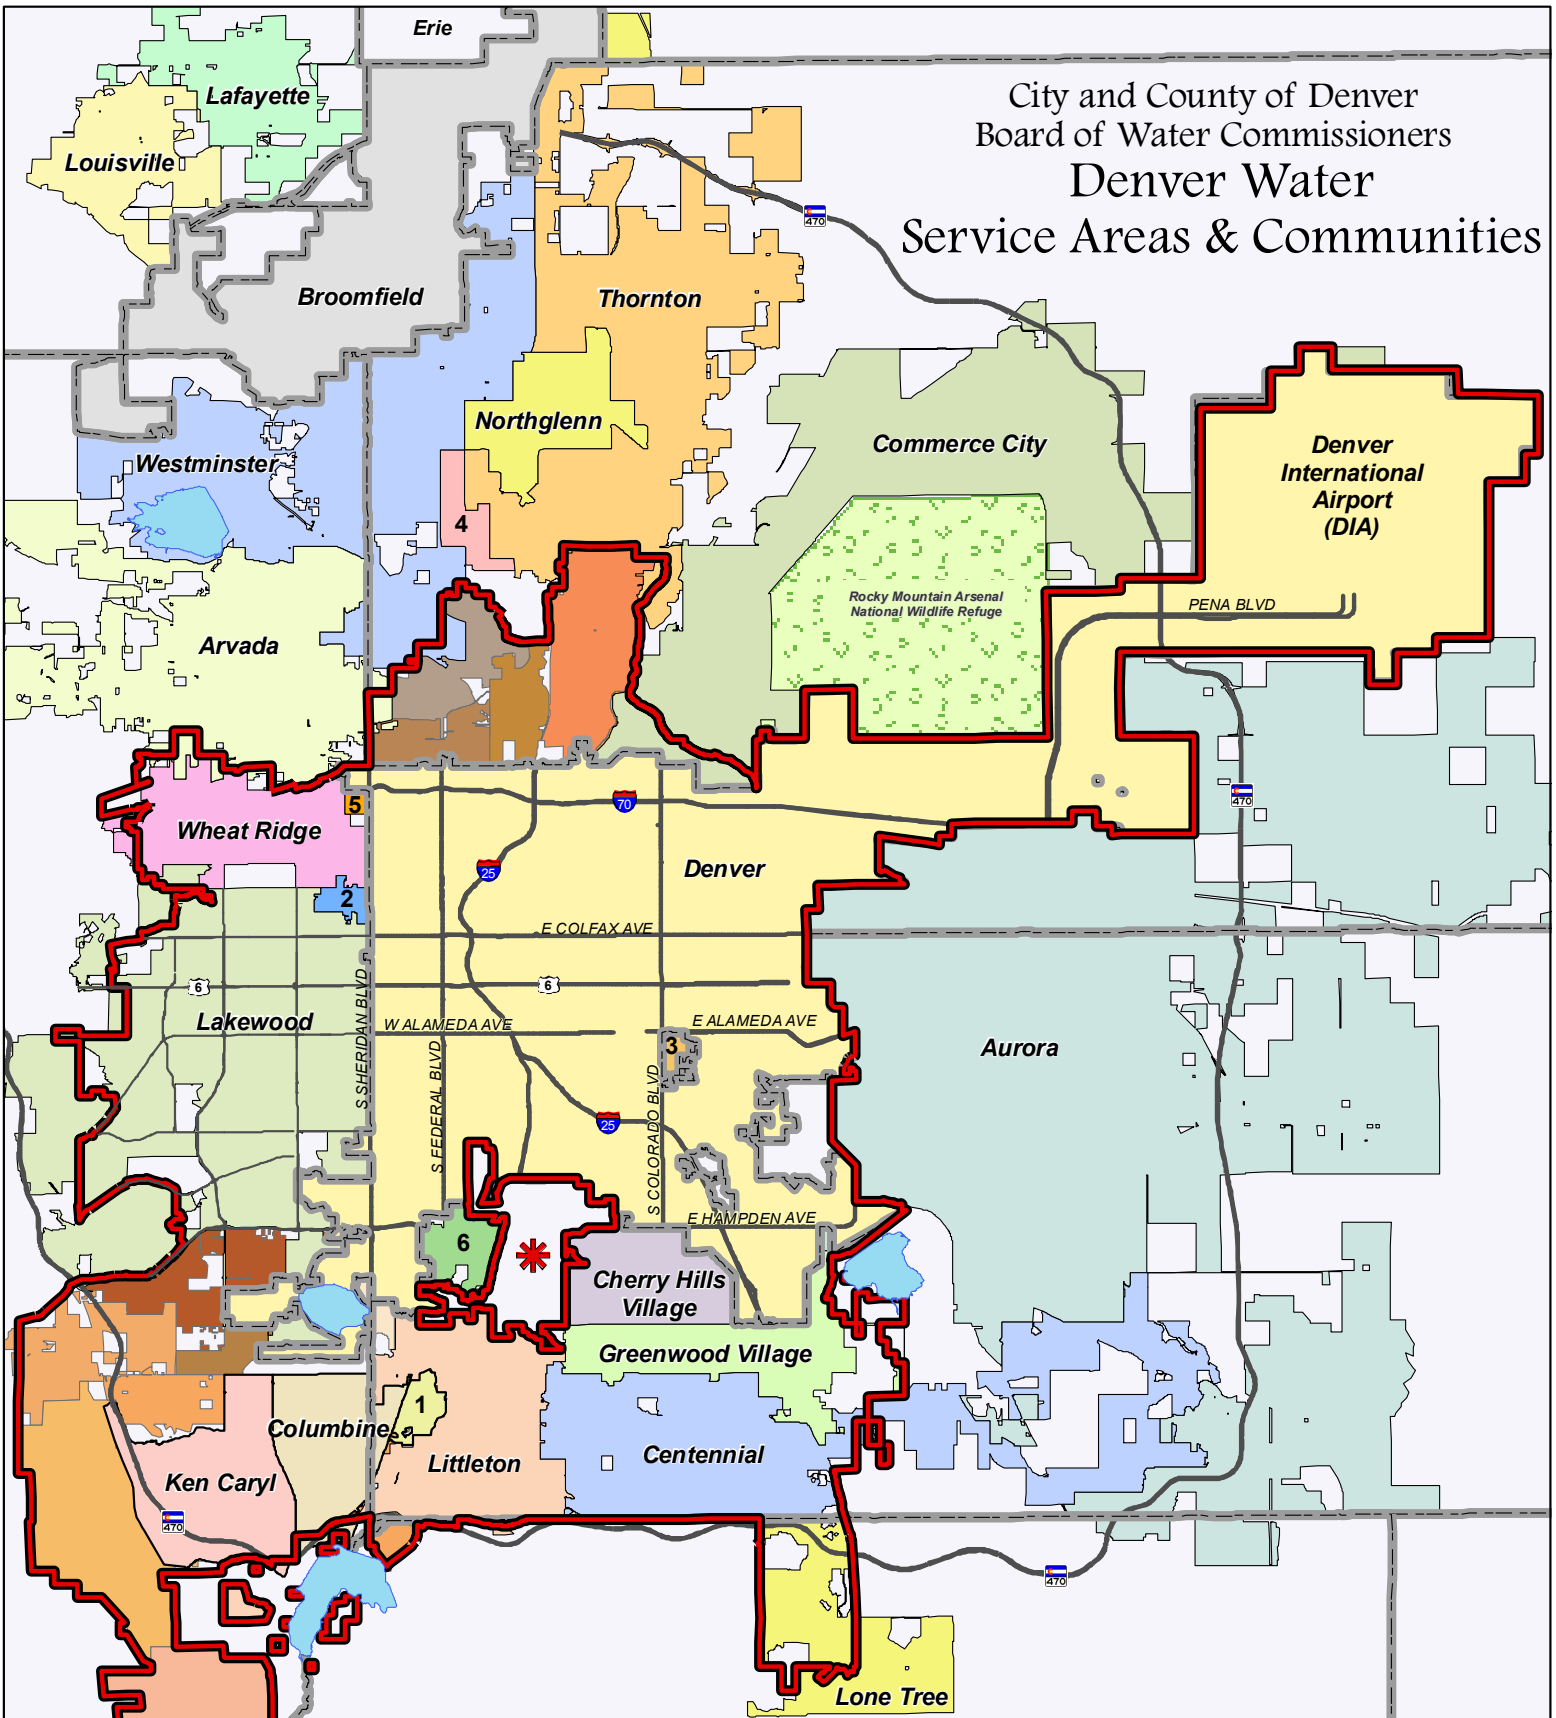

City and County of Denver
 Board of Water Commissioners
Denver Water
 Service Areas & Communities

Smaller Communities

1 Columbine Valley	4 Federal Heights
2 Edgewater	5 Lakeside
3 Glendale	6 Sheridan

Englewood - Not part of the Denver Water Service Area

Legend

- Combined Service Area 2008
- County Boundaries
- Lakes

0 2 4 8 Miles

Map Date: January, 2010